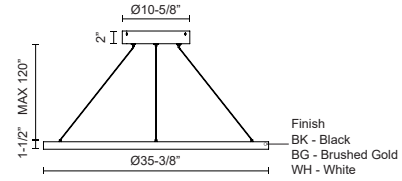

CERCHIO PD87736

PENDANTS

PROJECT

PD87736-BG
Brushed Gold

PD87736-WH
White

PD87736-BK
Black

SPECIFICATION DETAILS

Fixture Dimensions	D35-3/8" x H1-1/2"
Light Source	LED with DC Driver
Wattage	84W
Total Lumens	6200lm
Delivered Lumens	BG-2750lm*; BK-2750lm*; WH-3720lm*;
Voltage	120V
Color Temperature	3000K
CRI (Ra)	90CRI
Optional Color Temps	2700K - 5000K Available, Minimum Order Quantities Apply
LED Rated Life	50,000 hours
Dimming	100% - 10%, TRIAC or ELV Dimmer (Not Included)
Diffuser Details	Frosted Silicone Diffuser
Adjustable	Yes
Wire Length	120" Max
Wire Type	BG - Black Wire; BK - Black Wire; WH - Clear Wire;
Minimum Hang Height	18"
Sloped Ceiling Adaptable	Yes
Location	Dry
Illumination Direction	Up and Downlight
Canopy Dimensions	D11-3/4" x H2"
Paint Finish	BG01(Canopy); BG02(Fixture Body); BK02; WH02;

* For custom options, consult factory for details.

* For warranty information, please visit www.kuzcolighting.com/warranty

DESCRIPTION

Extruded and rolled aluminum with rectangular profile. Flush silicone diffuser. Matte powder-coated finish. Up and down light.. Duo canopy mounting style