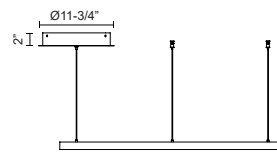

CERCHIO PD87736

PENDANTS

PROJECT

SPECIFICATION DETAILS

Fixture Dimensions	D35-3/8" x H1-1/2"
Light Source	LED with DC Driver
Wattage	84W
Total Lumens	6200lm
Delivered Lumens	BG-2750lm*; BK-2750lm*; WH-3720lm*;
Voltage	120V
Color Temperature	3000K
CRI (Ra)	90CRI
Optional Color Temps	2700K - 5000K Available, Minimum Order Quantities Apply
LED Rated Life	50,000 hours
Dimming	100% - 10%, TRIAC or ELV Dimmer (Not Included)
Diffuser Details	Frosted Silicone Diffuser
Adjustable	Yes
Wire Length	120" Max
Wire Type	BG - Black Wire; BK - Black Wire; WH - Clear Wire;
Minimum Hang Height	18"
Sloped Ceiling Adaptable	Yes
Location	Dry
Illumination Direction	Up and Downlight
Canopy Dimensions	D11-3/4" x H2"
Paint Finish	BG01(Canopy); BG02(Fixture Body); BK02; WH02;

* For custom options, consult factory for details.

* For warranty information, please visit www.kuzcolighting.com/warranty

DESCRIPTION

Extruded and rolled aluminum with rectangular profile. Flush silicone diffuser. Matte powder-coated finish. Up and down light.. Duo canopy mounting style

KUZCO

CANADA: 19054 28TH AVENUE - SURREY, BC V3Z 6M3

USA: 3035 E. LONE MOUNTAIN ROAD - LAS VEGAS, NV 89081

WWW.KUZCOLIGHTING.COM

© 2021 KUZCO LIGHTING. ALL RIGHTS RESERVED.

COMMENT