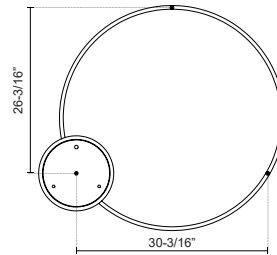

CERCHIO PD87736

PENDANTS

PROJECT

SPECIFICATION DETAILS

Fixture Dimensions	D35-3/8" x H1-1/2"
Light Source	LED with DC Driver
Wattage	84W
Total Lumens	6200lm
Delivered Lumens	BG-2750lm*; BK-2750lm*; WH-3720lm*;
Voltage	120V
Color Temperature	3000K
CRI (Ra)	90CRI
Optional Color Temps	2700K - 5000K Available, Minimum Order Quantities Apply
LED Rated Life	50,000 hours
Dimming	100% - 10%, TRIAC or ELV Dimmer (Not Included)
Diffuser Details	Frosted Silicone Diffuser
Adjustable	Yes
Wire Length	120" Max
Wire Type	BG - Black Wire; BK - Black Wire; WH - Clear Wire;
Minimum Hang Height	18"
Sloped Ceiling Adaptable	Yes
Location	Dry
Illumination Direction	Up and Downlight
Canopy Dimensions	D11-3/4" x H2"
Paint Finish	BG01(Canopy); BG02(Fixture Body); BK02; WH02;

* For custom options, consult factory for details.

* For warranty information, please visit www.kuzcolighting.com/warranty

DESCRIPTION

Extruded and rolled aluminum with rectangular profile. Flush silicone diffuser. Matte powder-coated finish. Up and down light.. Duo canopy mounting style

KUZCO

CANADA: 19054 28TH AVENUE - SURREY, BC V3Z 6M3

USA: 3035 E. LONE MOUNTAIN ROAD - LAS VEGAS, NV 89081

WWW.KUZCOLIGHTING.COM

© 2021 KUZCO LIGHTING. ALL RIGHTS RESERVED.

COMMENT